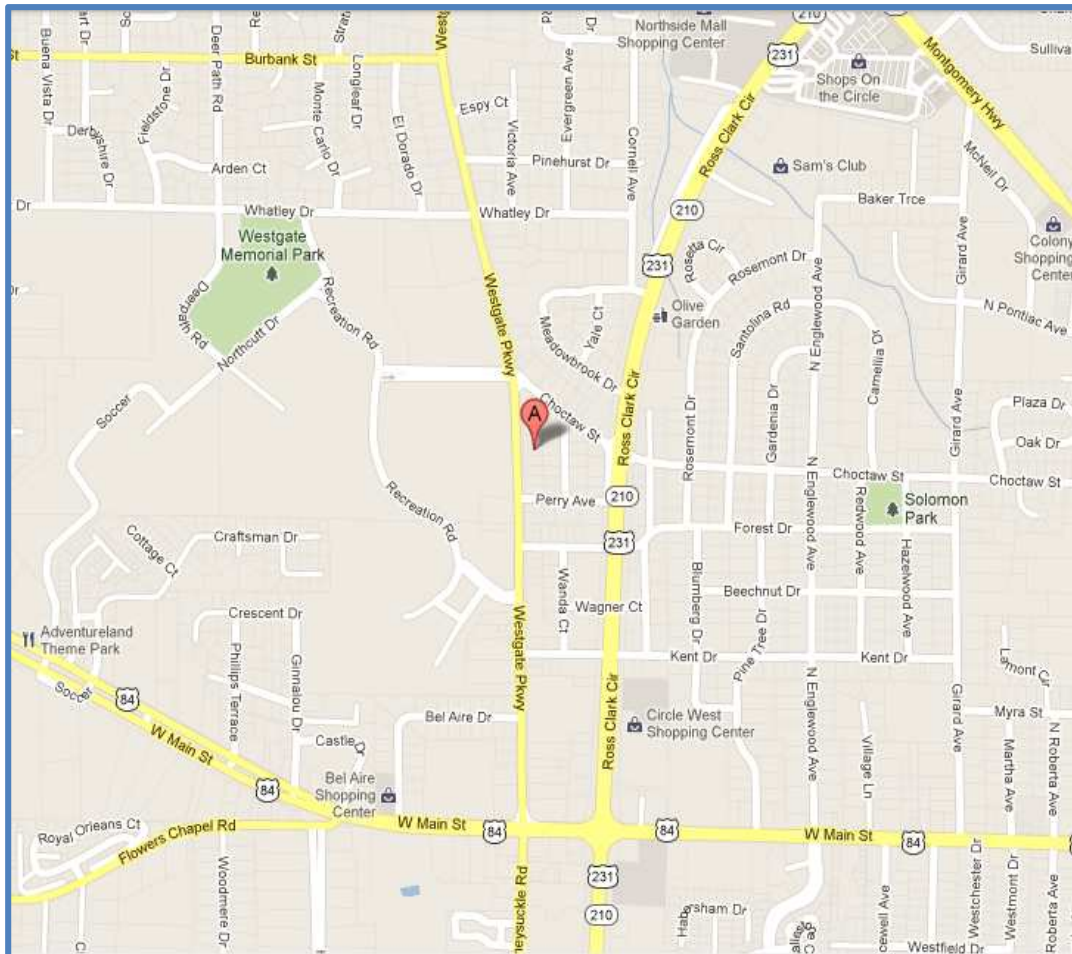

DPC Westgate Center
540 Westgate Parkway
Dothan, AL 36303

Office Phone Numbers:

334-793-1881

334-699-3733

DIRECTIONS:

From **ROSS CLARK CIRCLE & HWY 84** (at Krispy Kreme):

1. Head **west** on **W Main St** toward **Ross Clark Circle**
2. Turn right onto **Westgate Pkwy**, drive 0.6 miles until arriving at 540 Westgate Pkwy. *Destination will be on the right*

From **WESTGATE PARKWAY & HWY 231N** (at Conestoga Steakhouse)

1. Head **southwest** on **Westgate Pkwy** for 1.4 miles until arriving at 540 Westgate Pkwy. *Destination will be on the left.*